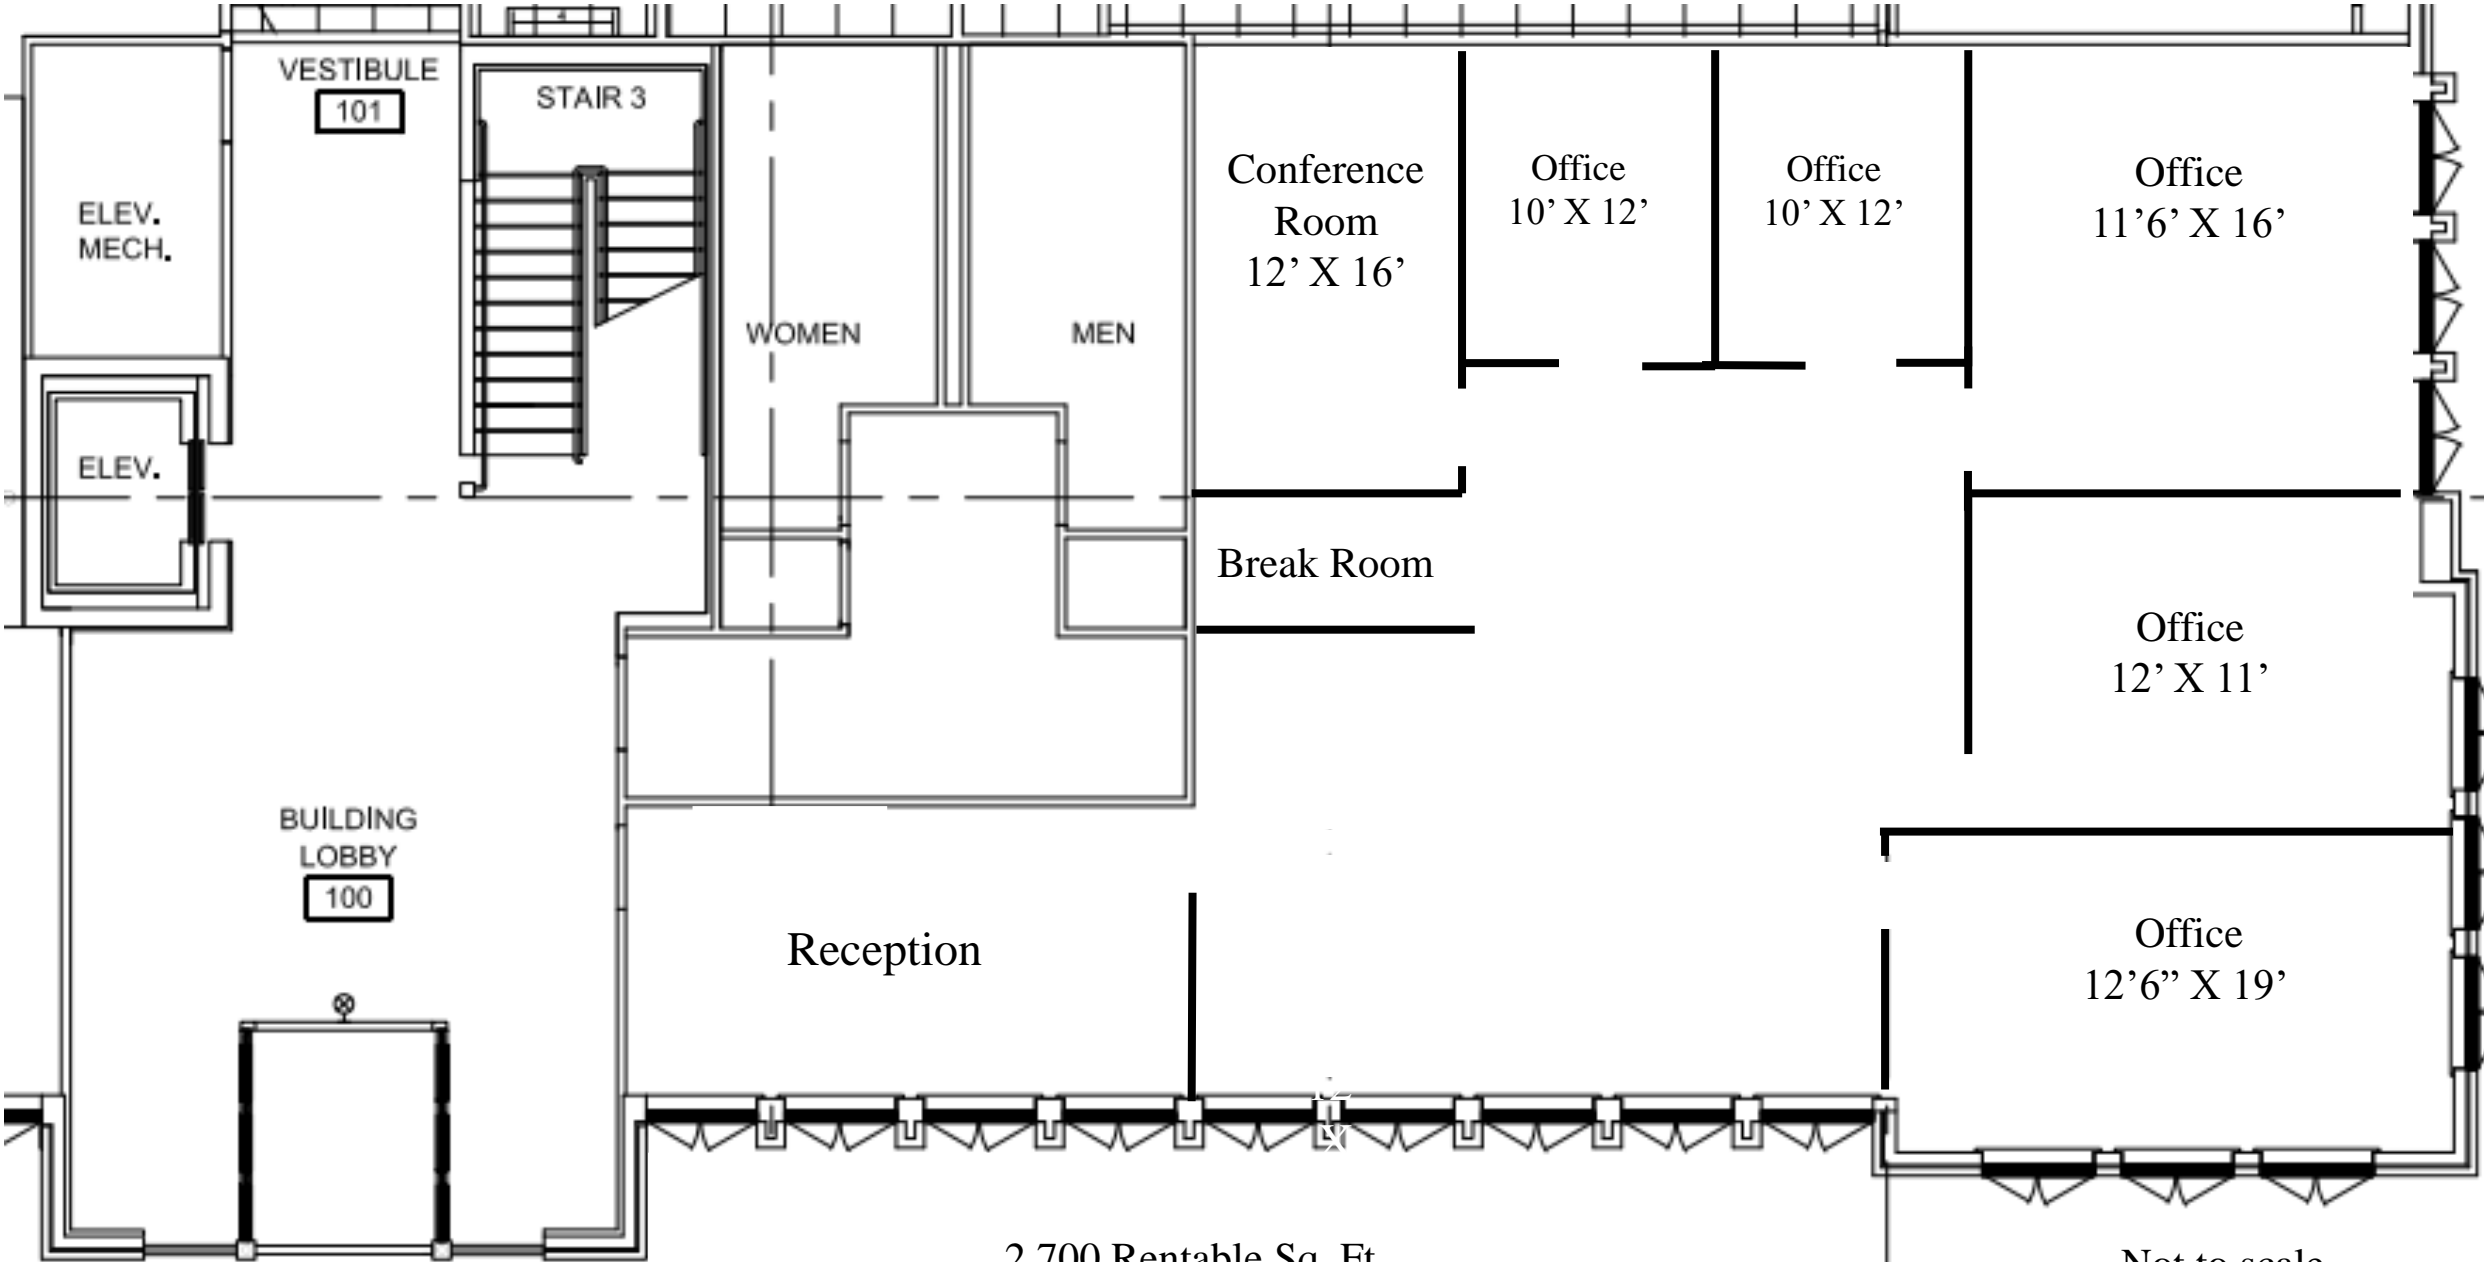

6725 Miami Rd
Madeira, Ohio 45243

2,700 Rentable Sq. Ft.

Not to scale